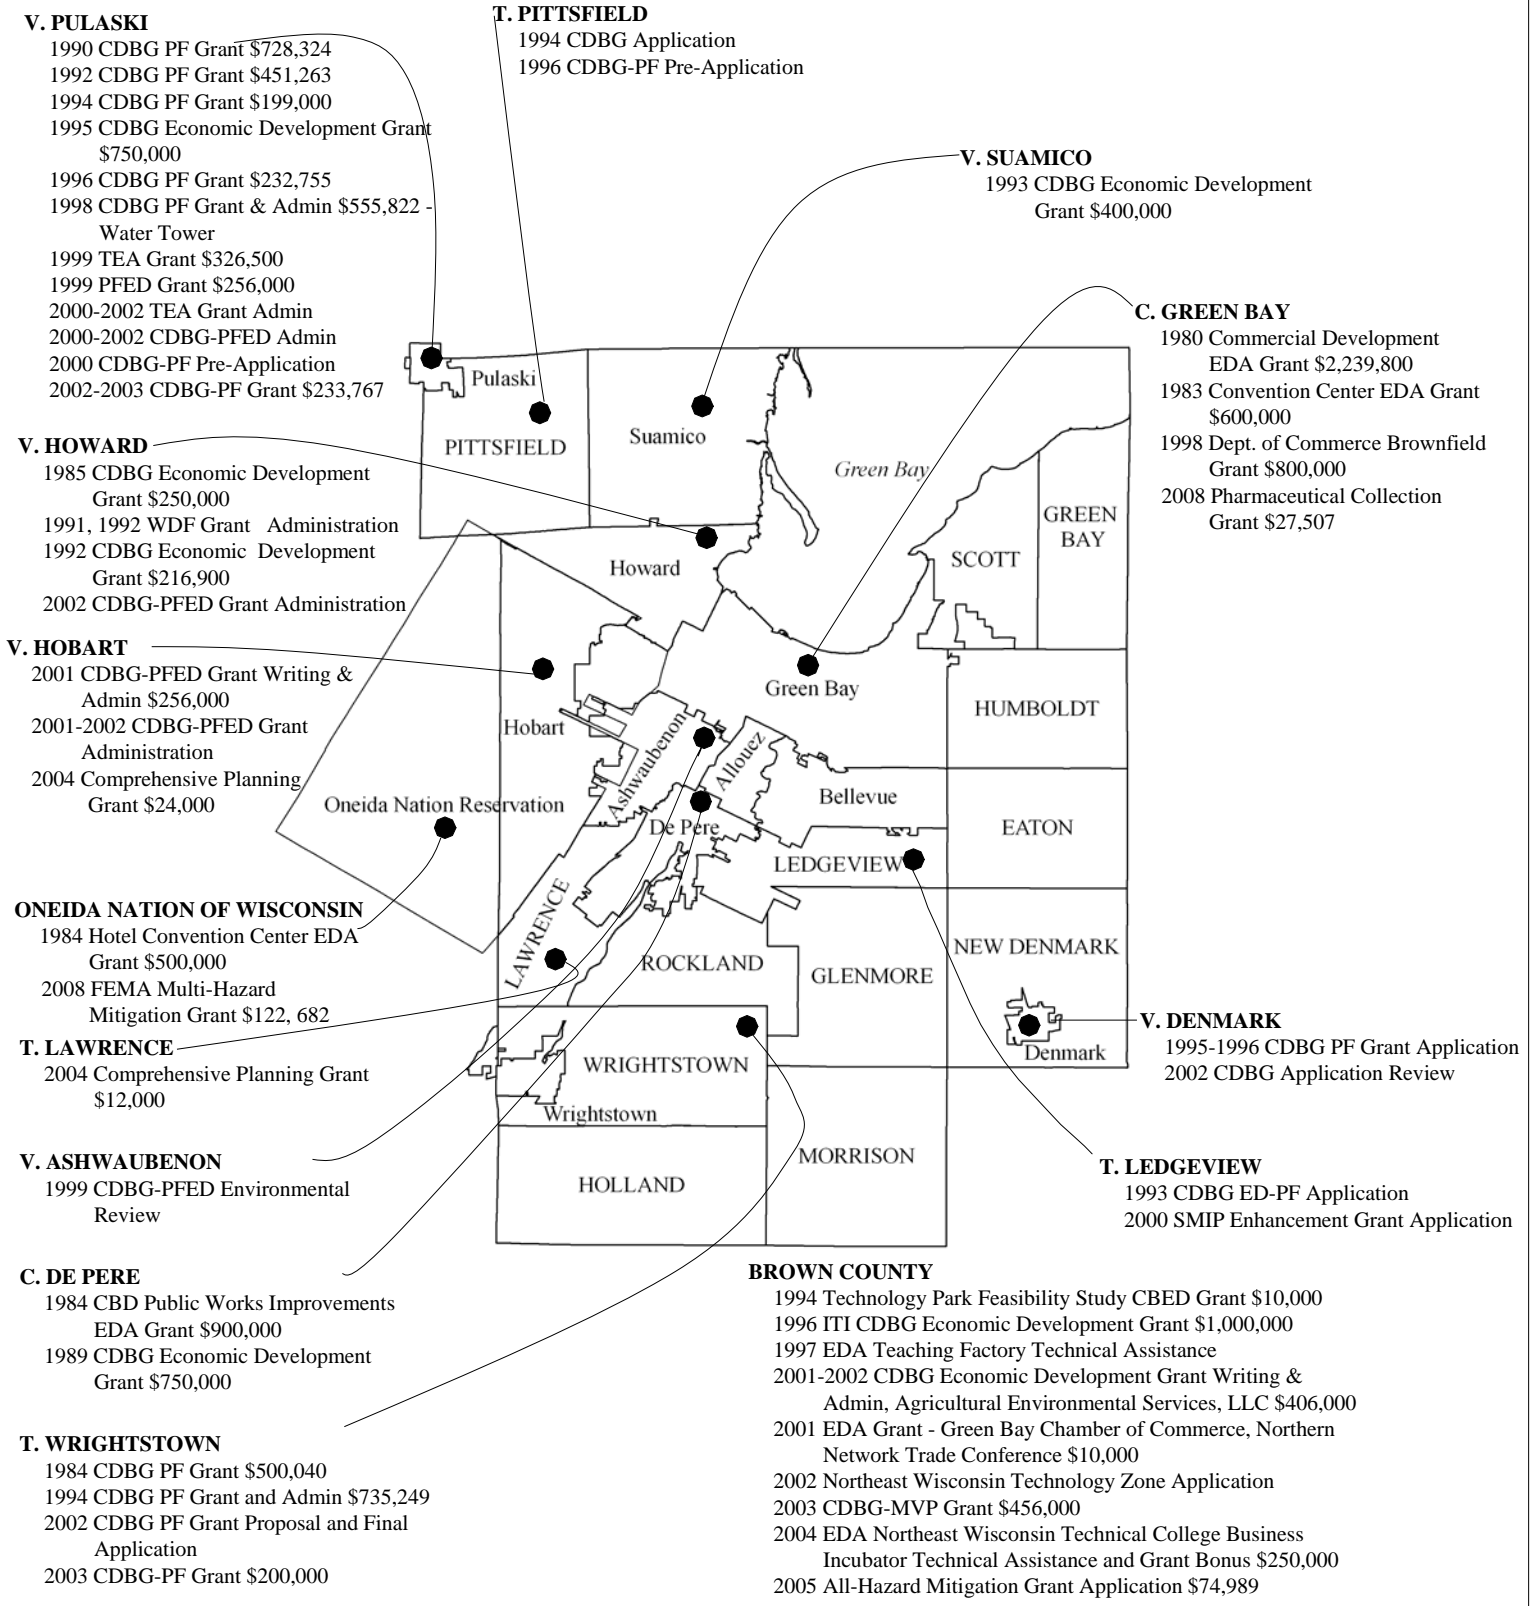

# BAY-LAKE REGIONAL PLANNING COMMISSION BROWN COUNTY GRANT ASSISTANCE 1980 - 2008

CDBG: Community Development Block Grant Program  
CBED: Community Based Economic Development Program  
EDA: Economic Development Administration  
MVP: Milk Volume Production  
PF: Public Facilities  
PFED: Public Facilities for Economic Development  
SMIP: Statewide Multimodal Improvement Program