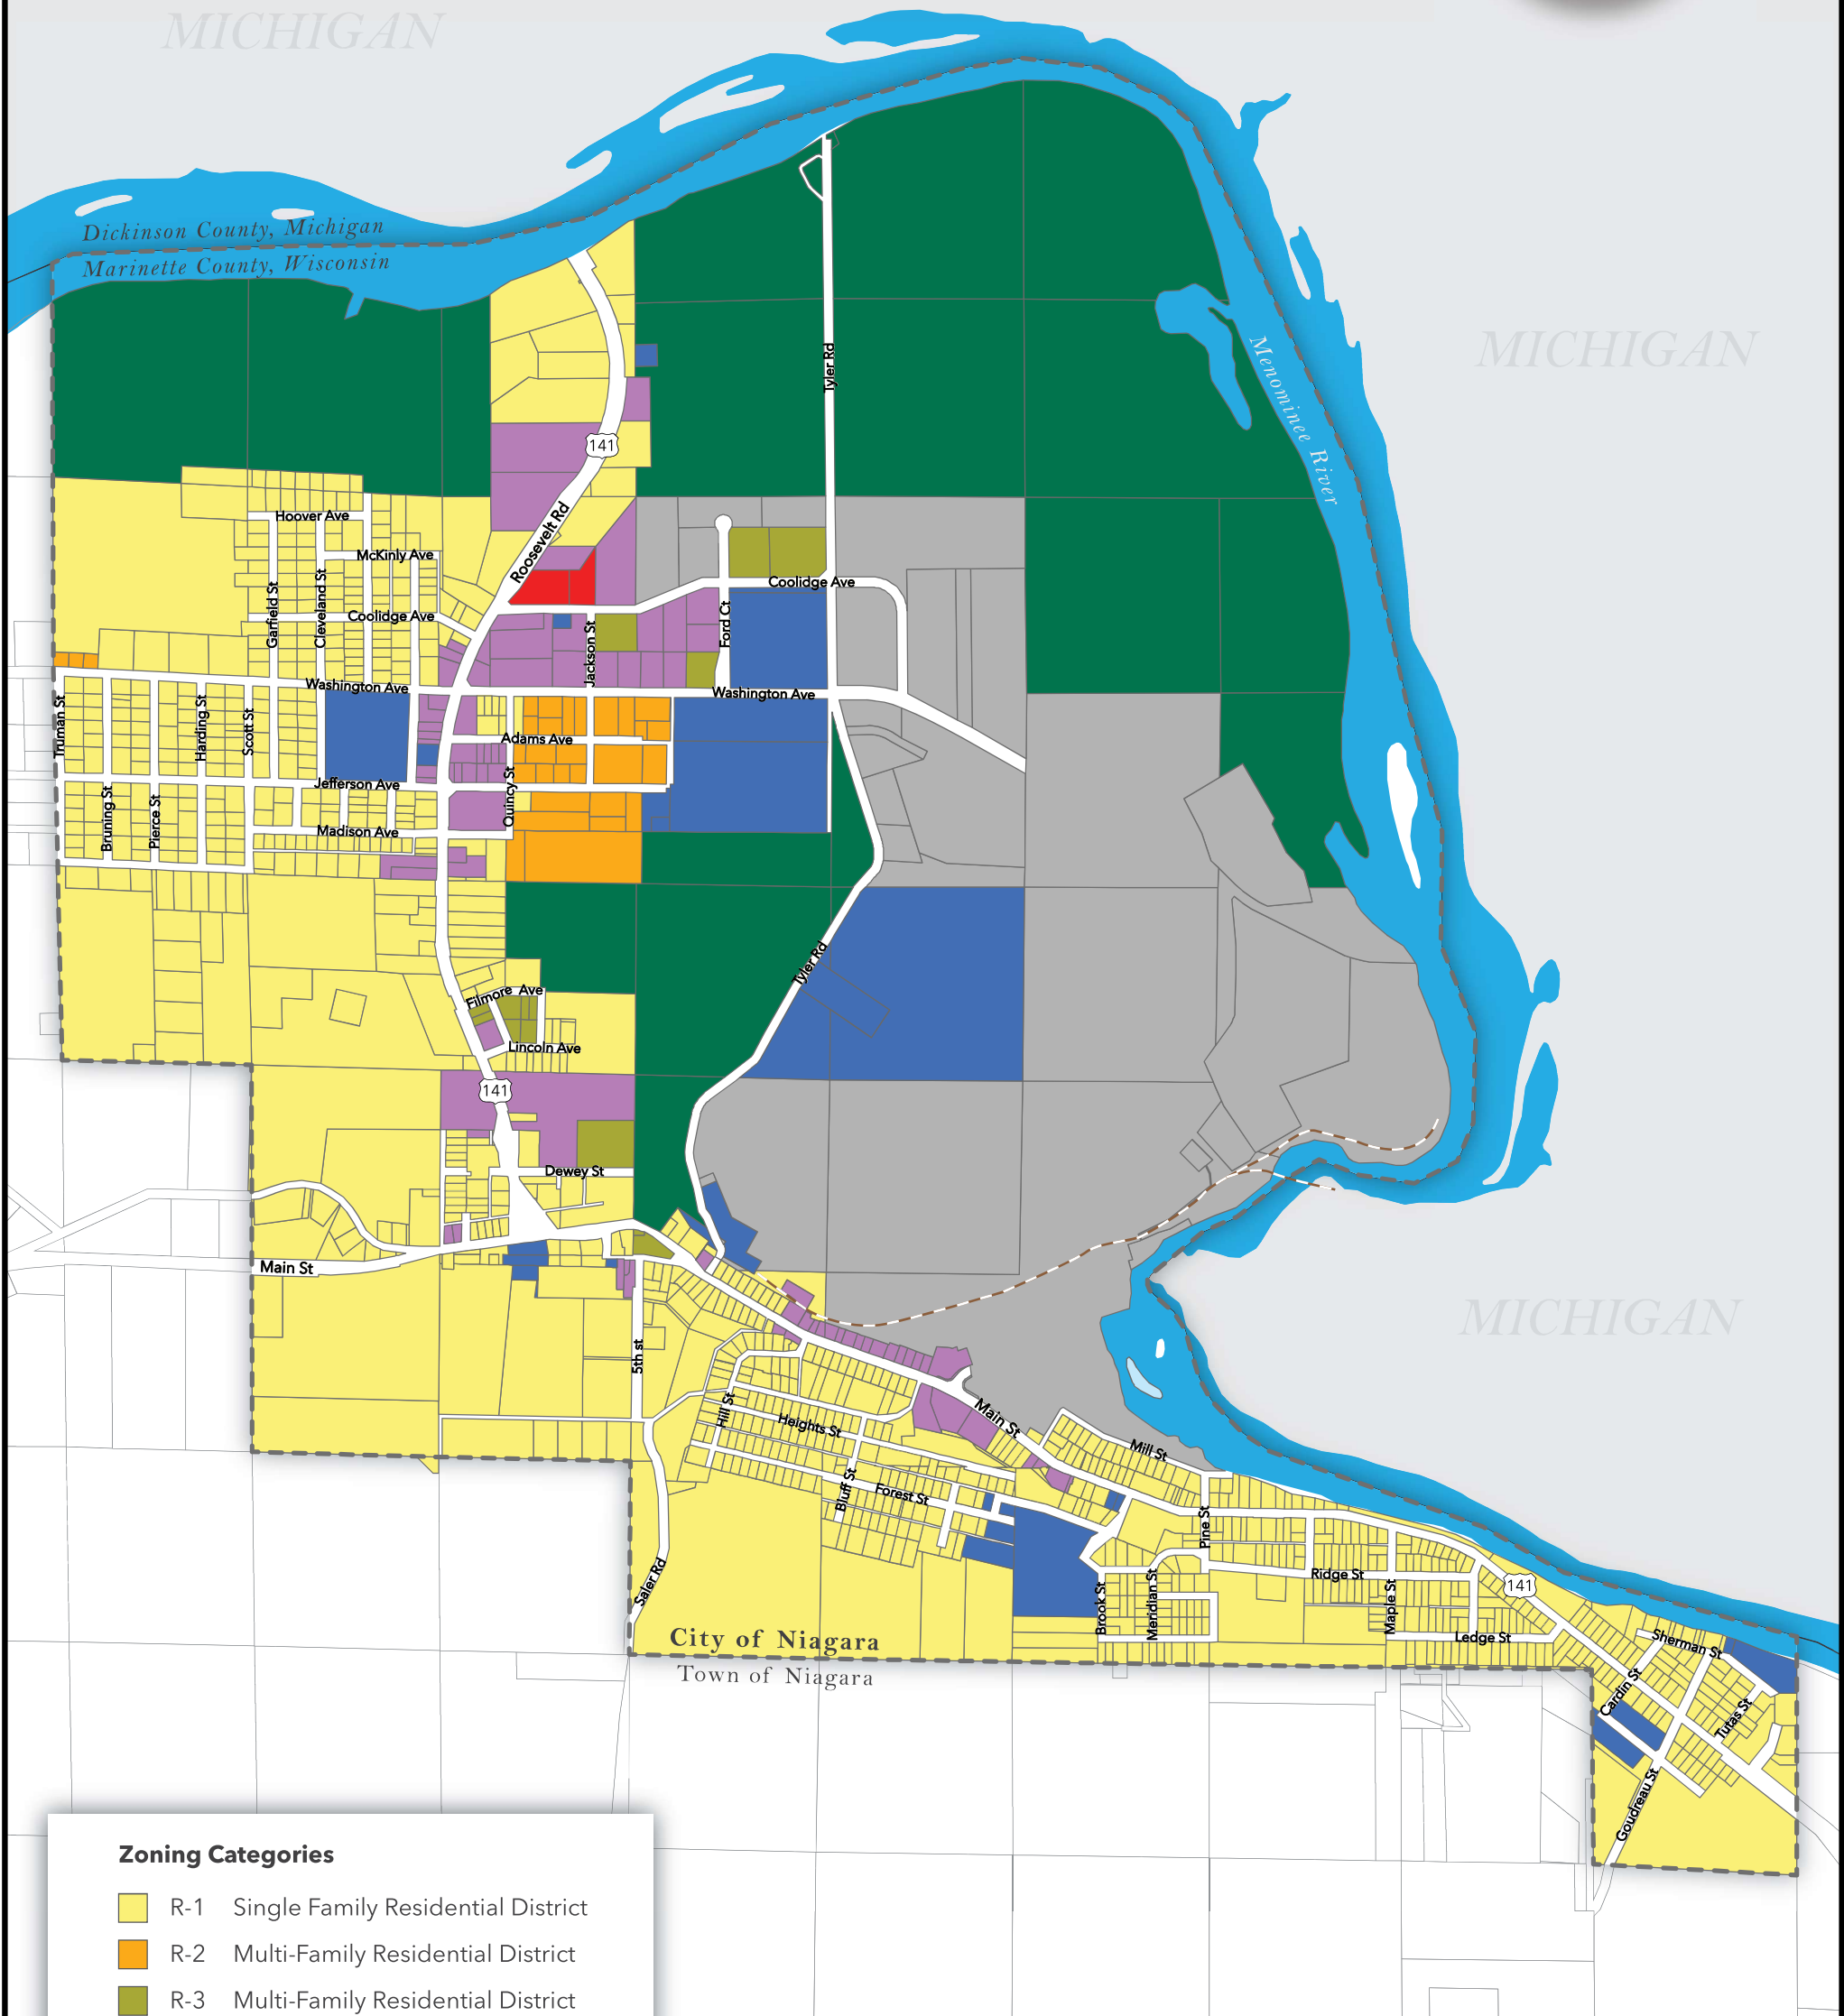

# City of Niagara Zoning Map

## Marinette County, Wisconsin

### Zoning Categories

- R-1 Single Family Residential District
- R-2 Multi-Family Residential District
- R-3 Multi-Family Residential District
- C-1 Commercial - Manufacturing District
- C-2 Commercial District
- I Industrial
- SP Special Purpose District
- CON Conservancy District

- Rail
- City of Niagara Boundary
- Marinette County Parcel Boundary

City of Niagara  
Marinette County, Wisconsin

0 500 1,000 1,500  
FEET

Map Adopted Date: 10/27/2021

Sources: WDNR, 2019; WisDOT, 2021; City of Niagara, 2021, Marinette County, 2021; Bay-Lake RPC, 2021.  
Disclaimer: This map is neither a legally recorded map nor a survey and is not intended to be used as one. This drawing is a compilation of records, information and data used for reference purposes only. Bay-Lake RPC is not responsible for any inaccuracies herein contained.